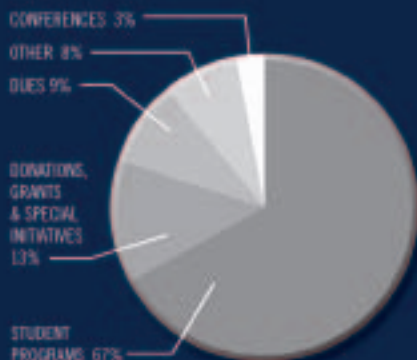

Affiliates at a Glance

100,000+

Total students

24 NATIONS

Australia, Austria, Bolivia, Canada, Ecuador, Ghana, Haiti, Hungary, India, Indonesia, Israel, Japan, Kenya, Lithuania, The Netherlands, New Zealand, Norway, Russia, South Africa, South Korea, Switzerland, Taiwan, Uganda and United States of America

Affiliate Qualifications

www.cccu.org/affiliates

- Strong commitment to Christ-centered higher education
- Any level of postsecondary education
- Located anywhere in the world

Complete affiliate requirements can be found in the CCCU affiliate application, which is available online at www.cccu.org/affiliates.

CCCU at a Glance

65

CCCU employees

132

Formally appointed volunteer leaders

$10.5 MILLION

CCCU annual budget

602

Students in CCCU semester programs, 2003-2004

CCCU Revenue

FY 04-05 total: $10.5 Million