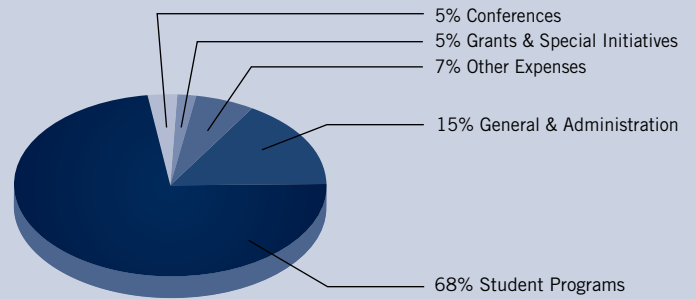

CCCU AT A GLANCE

69

Full-time CCCU employees.

118

Formally appointed volunteer leaders.

750

Students in CCCU Best Semester programs, 2008-2009.

CCCU MEMBERS & AFFILIATES

SPRING 2009	USA	CANADA	INT'L	TOTALS
MEMBERS	108 31 States	3 3 Provinces	N/A	111
AFFILIATES	28 19 States	8 5 Provinces	33 21 Countries	69
TOTALS	135 33 States	12 6 Provinces	36 21 States	180 23 Countries

09-10 PROJECTED EXPENSES